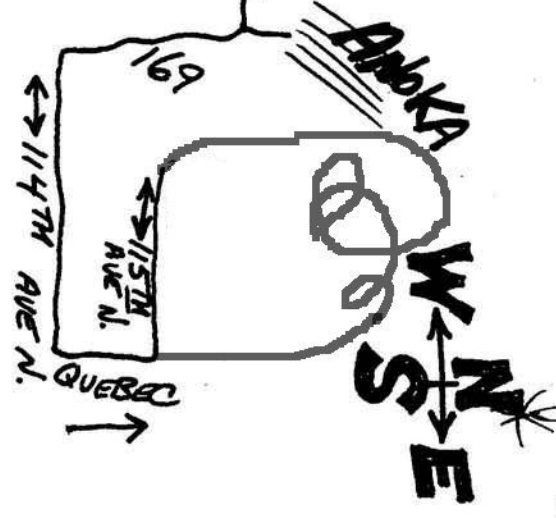

LEAVE WHISKEY & HEAD WEST 94 TO WEST 394 & FOLLOW TO I2 WEST TO DELANO. CONTINUE WEST ON U.S. 12 TO 25 NORTH TO BUFFALO - THRU TO MONTICELLO. RIGHT ON 75 FOLLOW TO 39, TAKE LEFT, FOLLOW 39 TO PARISH, TAKE RIGHT. FOLLOW ALONG PARISH WHICH TURNS INTO RIVER RD. FOLLOW RIVER RD. TO 169. HEAD SOUTH 169 TO 114TH, TAKE LEFT. FOLLOW TO QUEBEC, TAKE LEFT. FOLLOW TO 115TH TAKE LEFT. FOLLOW TO

# BIG CIRCLE TOUR

BYOB @ LANE & TINAS  
 GUINPS & SALSA PROVIDED  
 + SOME BEER &  
 BOOZE WHILE IT LASTS!

LANE'S CELL: # [REDACTED]