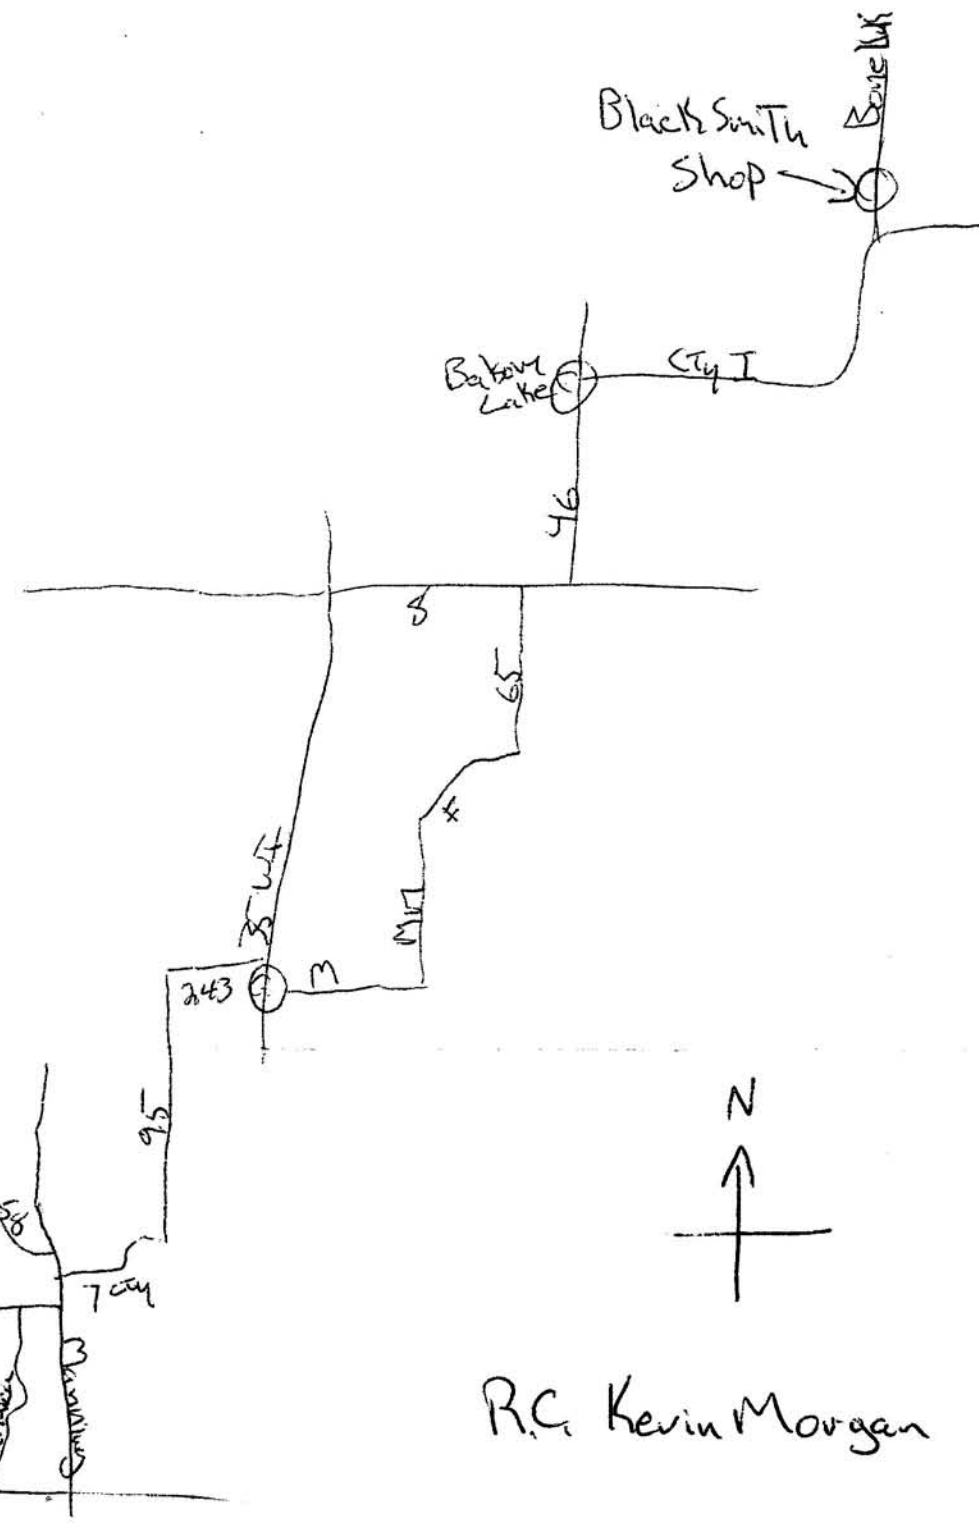

- 94 East
- 2880 North
- 35W North
- 594 East
- Rice ST Left
- Adams Blvd Right
- Centerville Rd Fwd
- Goose Lake Right
- OTter Lake Left
- Hwy 96 East
- ~~Portland Av~~ Left Jamaica
- CTy 7 ~~Right~~ Left
- CTy 57 ~~Left~~ Right
- Old CTy 58 East
- Manning Right
- CTY 7 Left
- hwy 95 North
- hwy 243 To WI
- wi 35 Right
- CTy M Left
- CTy MM Left
- CTy F Forward
- Hwy 65 North (Left)
- Hwy 8 East
- Hwy 46 North
- CTy I Right
- Bone Lake Rd Left
- 1/4 mile on Left
- Black Smith Shop